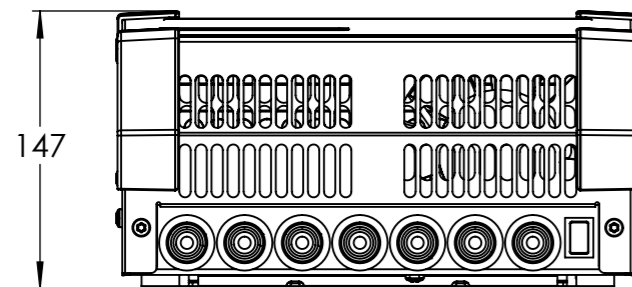

Dimension Drawing - MultiGrid II 3kVA

PMP482304000

MultiGrid II 48/3000/35-32 - 230V

PMP482305000

MultiPlus-II 48/3000/35-32 230V

Dimensions in mm

victron energy
BLUE POWER