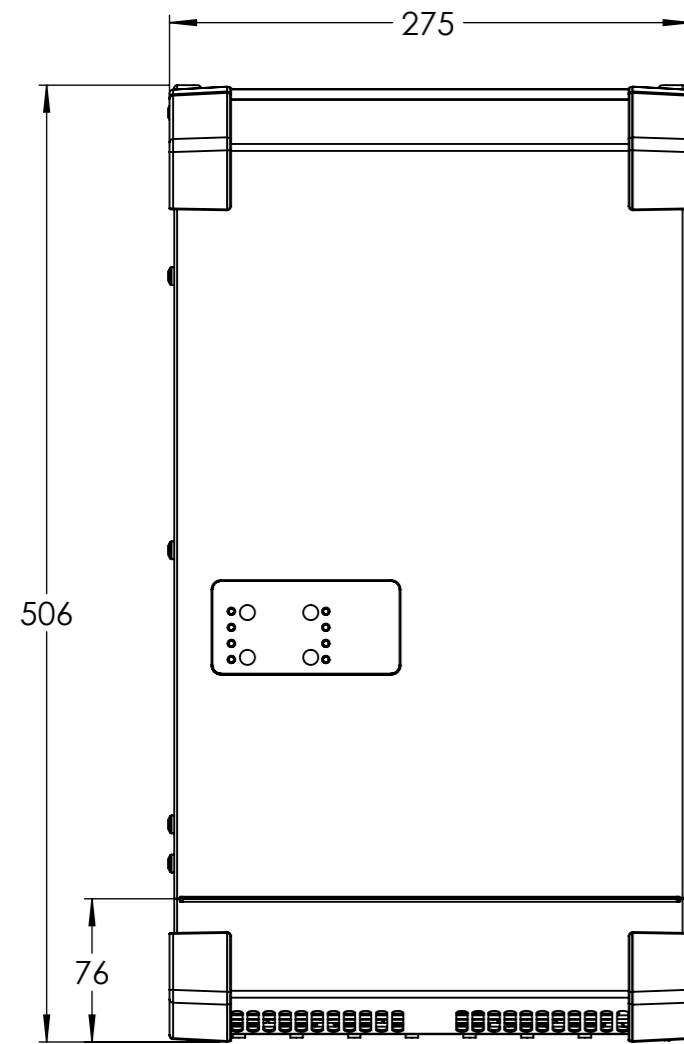

Dimension Drawing - MultiGrid II 3kVA

PMP482304000

MultiGrid II 48/3000/35-32 - 230V

PMP482305000

MultiPlus-II 48/3000/35-32 230V

Dimensions in mm

victron energy
BLUE POWER