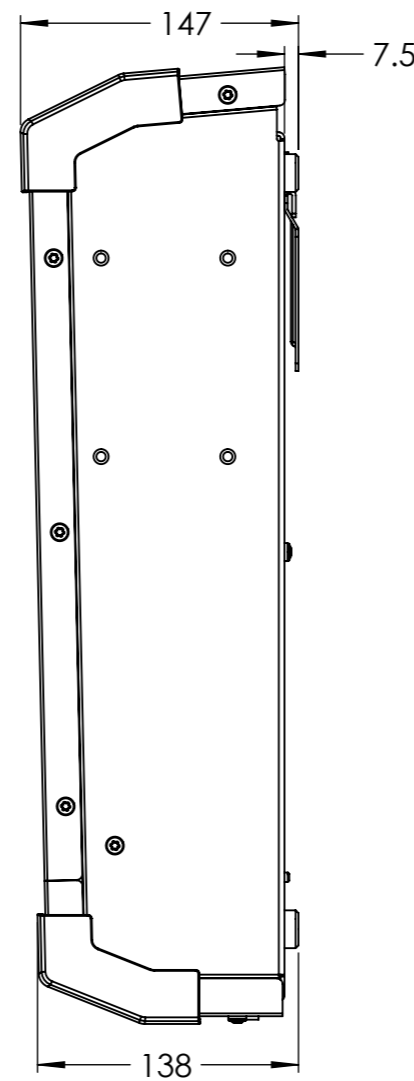

Dimension Drawing - MultiGrid II 3kVA

PMP482304000

MultiGrid II 48/3000/35-32 - 230V

PMP482305000

MultiPlus-II 48/3000/35-32 230V

Dimensions in mm

victron energy
BLUE POWER