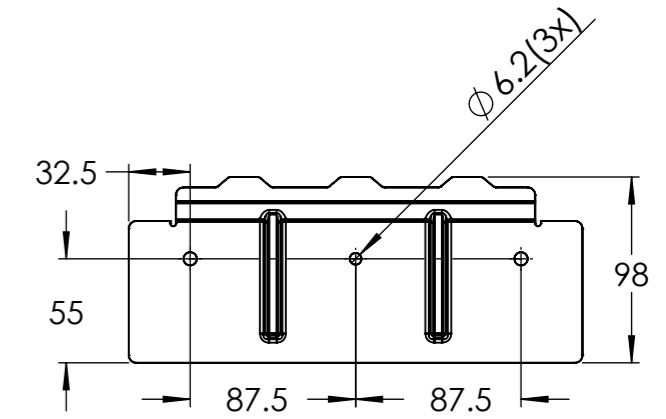

Dimension Drawing - MultiGrid II 3kVA

PMP482304000

MultiGrid II 48/3000/35-32 - 230V

PMP482305000

MultiPlus-II 48/3000/35-32 230V

Dimensions in mm

victron energy
BLUE POWER