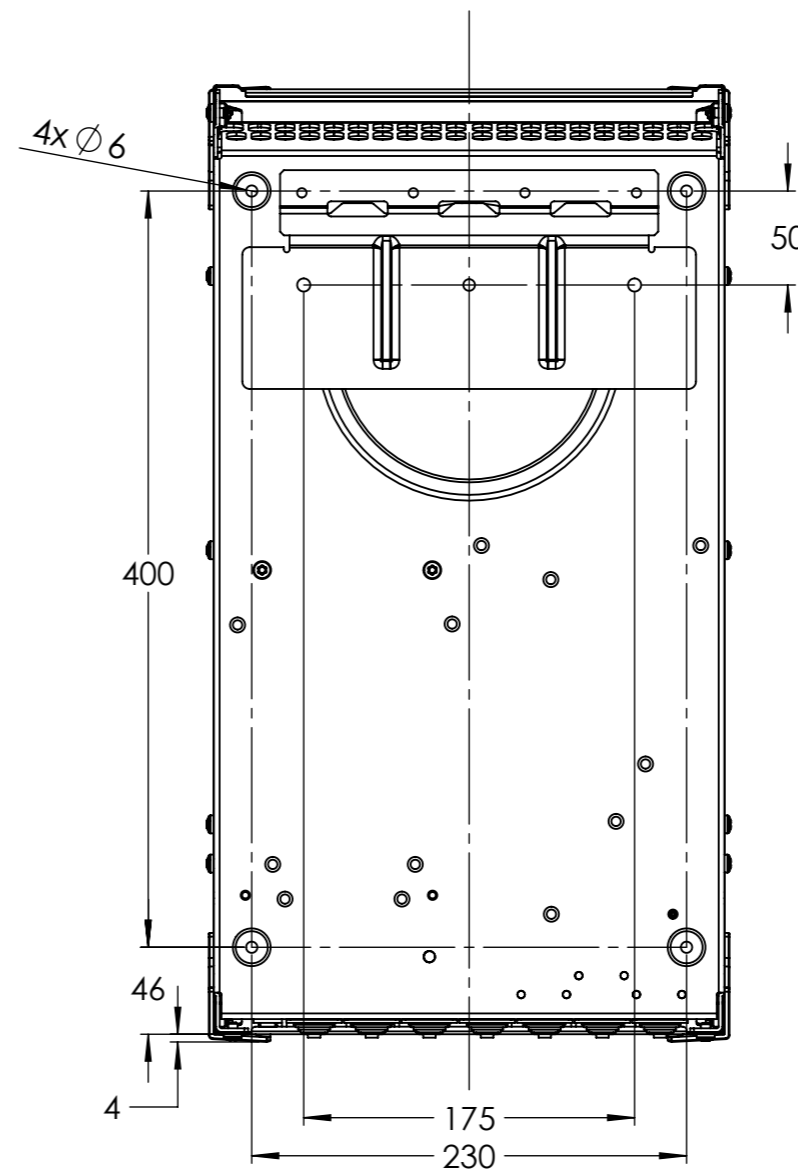

Dimension Drawing - MultiGrid II 3kVA

PMP482304000

MultiGrid II 48/3000/35-32 - 230V

PMP482305000

MultiPlus-II 48/3000/35-32 230V

Dimensions in mm

victron energy
BLUE POWER